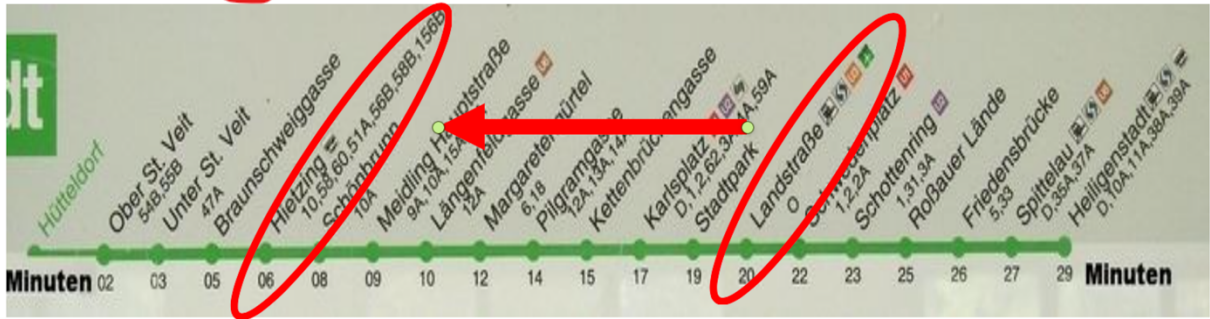

Public transport: Train + public transport costs about 5 Euros per person

To get to the hotel from the airport via train/public transport:

Take the **S-Bahn** to the station “**Wien Mitte-Landstraße Bahnhof**”
(either the **S7** to **Laa/Thaya** OR **Wolkersdorf im Weinviertel** OR an **R -train**
– *make sure you are going in the right direction).

From **Landstraße** take the **subway U4** towards “**Hütteldorf**” until
“**Hietzing**”. You will arrive about 100 meters from the hotel.

Public transport information:

German and English descriptions:

<https://www.wienerlinien.at/web/wl-en>

ADDRESSES:

Austria Trend Parkhotel Schönbrunn
Hietzinger Hauptstraße 10-16, 1130 Wien, Austria
Vienna International Airport
Flughafen Wien
Wien-Flughafen, 1300 Schwechat, Austria

**2023 Materials Design
Users' Group Meeting
Austria Trend Parkhotel
Schönbrunn Map**

**Other MD Meetings rooms are upstairs:
Rudolf Room: MD Meeting
Marie Room: Finance**

LOCATION & RECREATION

The hotel is located next to Schönbrunn Palace within the elegant Viennese residential area "Hietzing". Directly opposite the hotel, 'Gate Hietzing' leads into the palace park with its wide range of sights and attractions like the palm house, the Gloriette, historic fountains or the oldest zoo in the world: Schönbrunn Zoo.