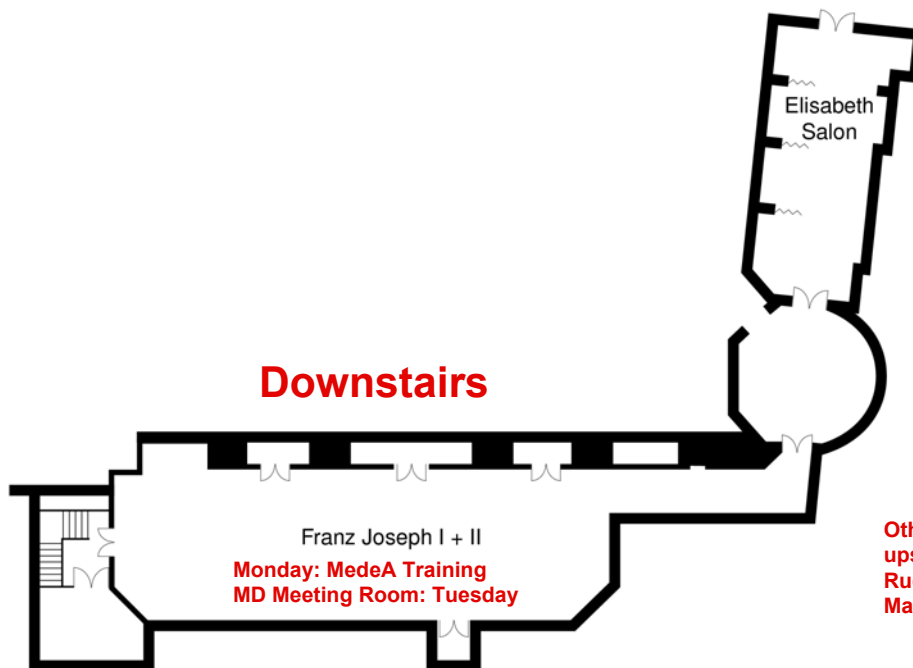

**Other MD Meetings rooms are upstairs:
Rudolf Room: MD Meeting
Marie Room: Finance**

LOCATION & RECREATION

The hotel is located next to Schönbrunn Palace within the elegant Viennese residential area "Hietzing". Directly opposite the hotel, 'Gate Hietzing' leads into the palace park with its wide range of sights and attractions like the palm house, the Gloriette, historic fountains or the oldest zoo in the world: Schönbrunn Zoo.