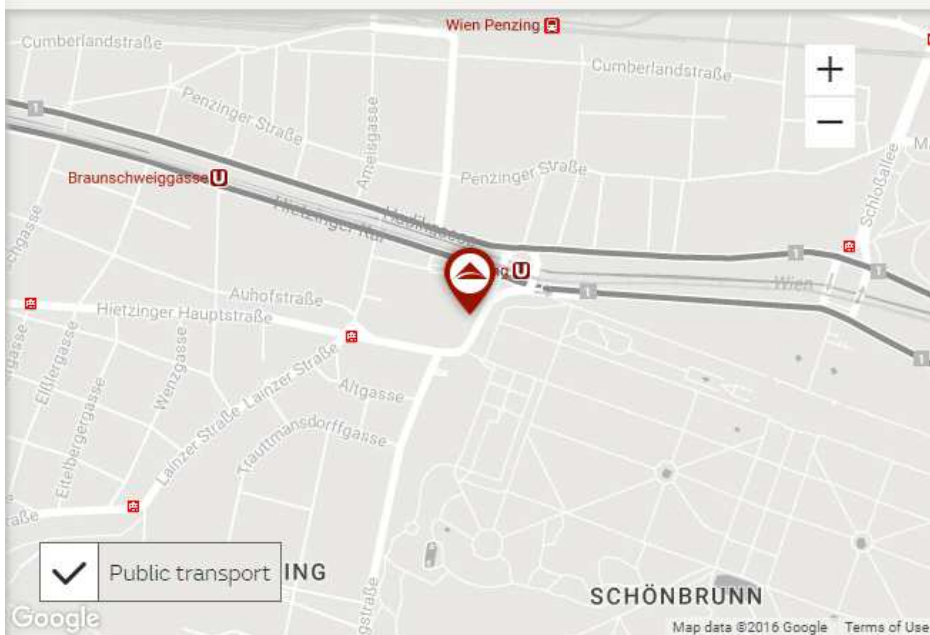

Hietzinger Hauptstraße 10-14, 1130 Wien
Tel.: +43-1-878 04-0, Fax: +43-1-878 04-630
parkhotel.schoenbrunn@austria-trend.at
austria-trend.at

By public transport:

Underground U4 – alight at station Hietzing/Tiergarten Schönbrunn,
Tram numbers 10, 58 and 60
Bus numbers 51A, 56B, 58B and 156B

Parking facilities

There is a public garage with approximately 100 parking spaces available at the hotel. Garage charge
€ 25,60/day or € 3,40/hour.

Location & Contact

Distances

- 0,2 km Public transport
- 7 km Central station
- 8,7 km City center
- 10,3 km Exhibition center
- 24 km Airport