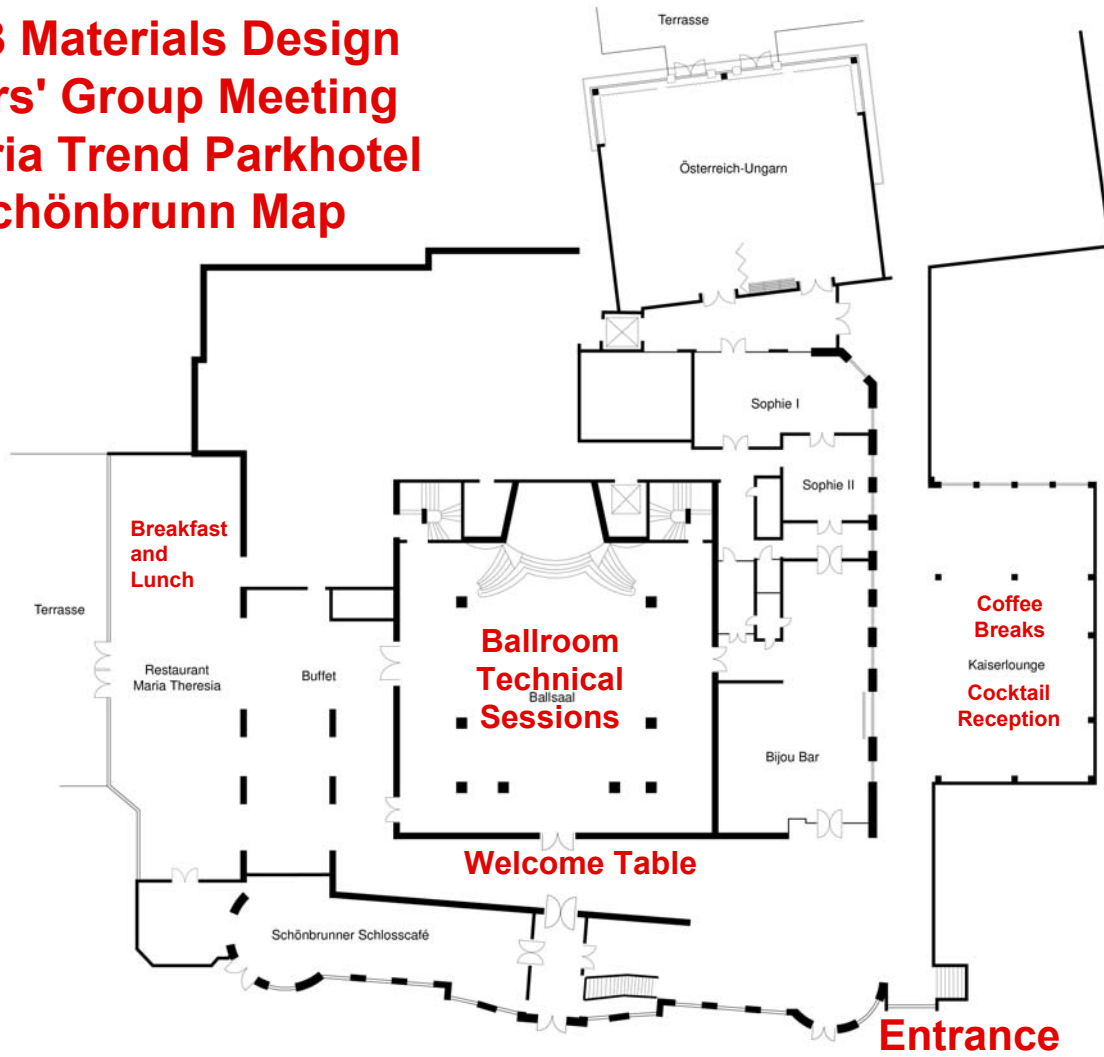

**Other MD Meetings rooms are upstairs:
Rudolf Room: MD Meeting
Marie Room: Finance**

LOCATION & RECREATION

The hotel is located next to Schönbrunn Palace within the elegant Viennese residential area "Hietzing". Directly opposite the hotel, 'Gate Hietzing' leads into the palace park with its wide range of sights and attractions like the palm house, the Gloriette, historic fountains or the oldest zoo in the world: Schönbrunn Zoo.