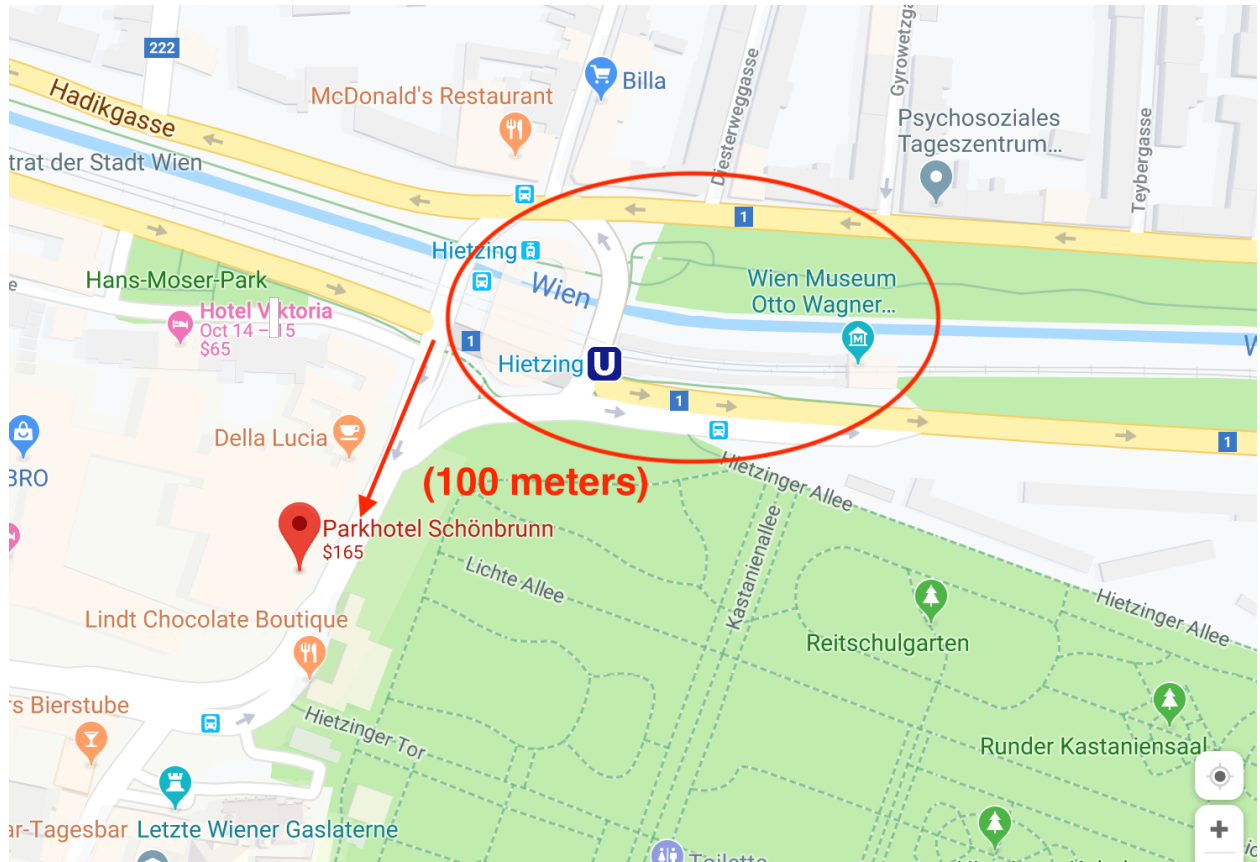

From **Landstraße** take the **subway U4** towards “**Hütteldorf**” until
“**Hietzing**”. You will arrive about 100 meters from the hotel.

Public transport information:

German and English descriptions:

<https://www.wienerlinien.at/web/wl-en>

ADDRESSES:

Austria Trend Parkhotel Schönbrunn
Hietzinger Hauptstraße 10-16, 1130 Wien, Austria
Vienna International Airport
Flughafen Wien
Wien-Flughafen, 1300 Schwechat, Austria

**2023 Materials Design
Users' Group Meeting
Austria Trend Parkhotel
Schönbrunn Map**

**Other MD Meetings rooms are upstairs:
Rudolf Room: MD Meeting
Marie Room: Finance**

LOCATION & RECREATION

The hotel is located next to Schönbrunn Palace within the elegant Viennese residential area "Hietzing". Directly opposite the hotel, 'Gate Hietzing' leads into the palace park with its wide range of sights and attractions like the palm house, the Gloriette, historic fountains or the oldest zoo in the world: Schönbrunn Zoo.

Donauuferautobahn (A22) motorway via A23:

Exit Altmannsdorf- follow Altmannsdorfer Straße- turn left at Grünbergstraße onto Linke Wienzeile-follow Hadikgasse- turn left at Kennedybrücke onto Hietzinger Hauptstraße