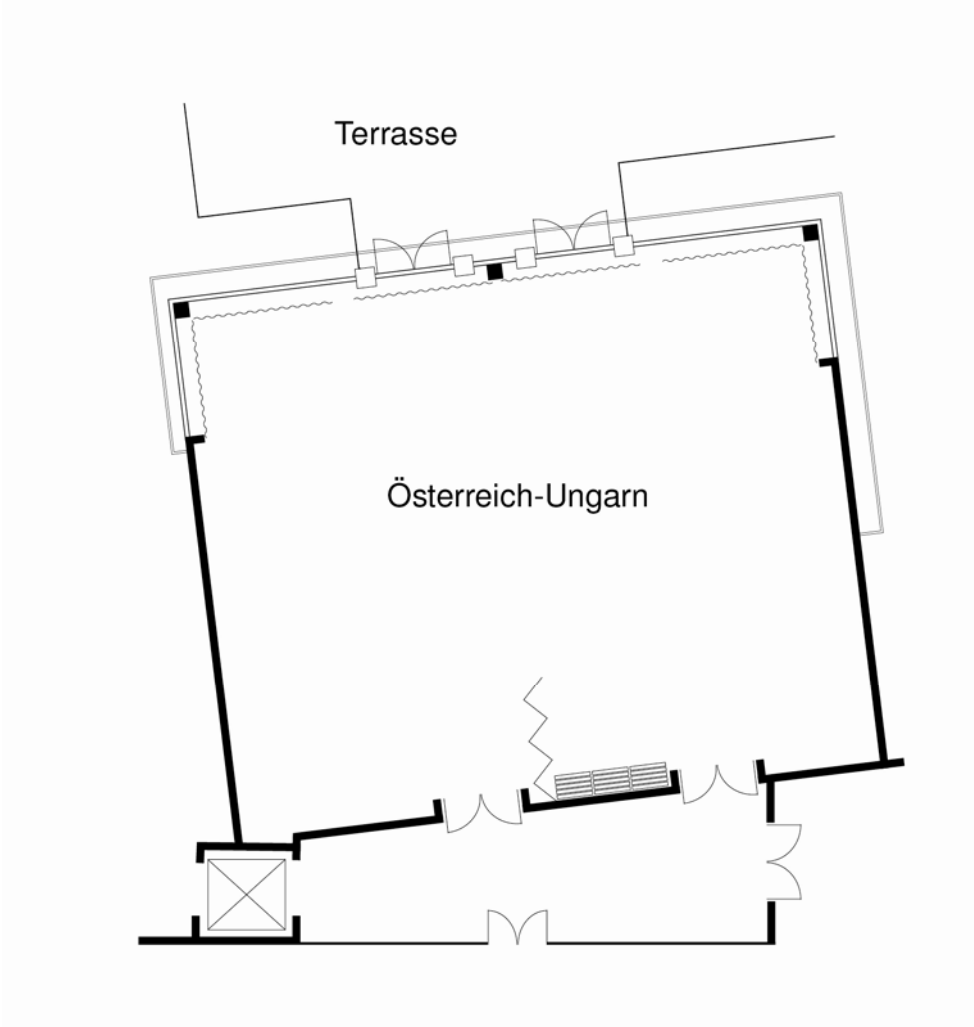

ADDRESSES:

Austria Trend Parkhotel Schönbrunn
Hietzinger Hauptstraße 10-16, 1130 Wien, Austria
Vienna International Airport
Flughafen Wien
Wien-Flughafen, 1300 Schwechat, Austria

**2023 Materials Design
Users' Group Meeting
Austria Trend Parkhotel
Schönbrunn Map**

**Other MD Meetings rooms are upstairs:
Rudolf Room: MD Meeting
Marie Room: Finance**

LOCATION & RECREATION

The hotel is located next to Schönbrunn Palace within the elegant Viennese residential area "Hietzing". Directly opposite the hotel, 'Gate Hietzing' leads into the palace park with its wide range of sights and attractions like the palm house, the Gloriette, historic fountains or the oldest zoo in the world: Schönbrunn Zoo.